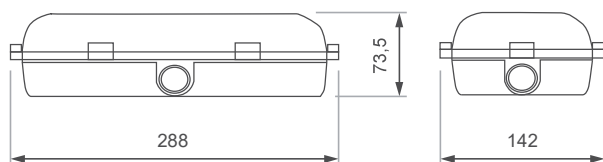

### Surface mounting

- ◇ Protection rating: IP67.
- ◇ Ni-Cd (HT) battery.
- ◇ Supplied with three cable gland entries for cable glands size PG-13.5 and two plugs with sealing gaskets.
- ◇ Colour temperature: 5,700 K (cold light).

### Recessed mounting

Stainless steel frame

Cut: 300 x 160 mm

Ref. MBEL-I  
386 x 196 mm  
RRP. 26.05 €